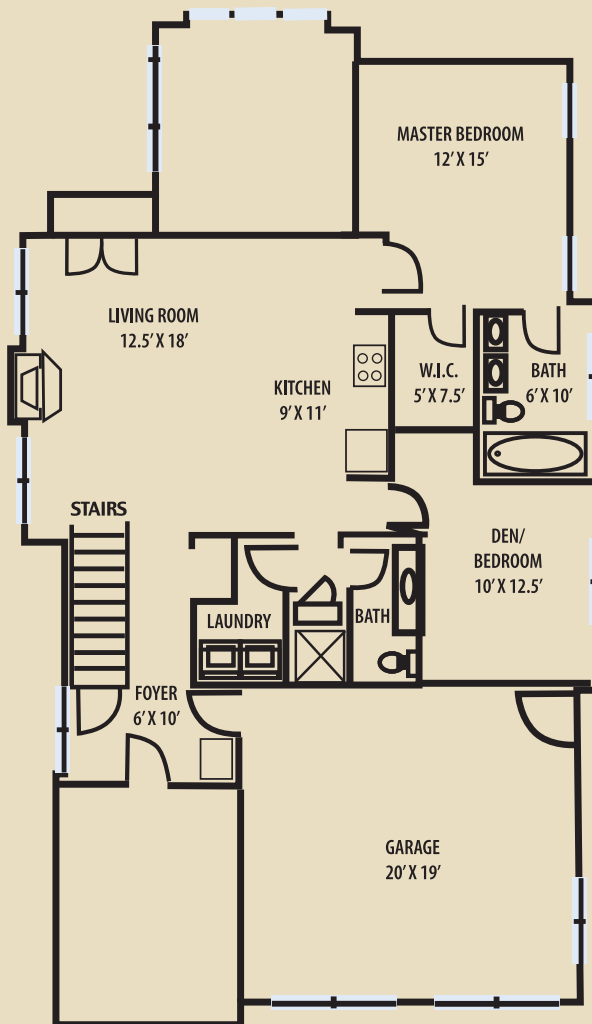

GRAYWOOD CUSTOM HOMES
www.graywoodcustomhomes.com

The Stafford

Front Elevations may vary depending on location.

FIRST FLOOR

1340 SQFT.

2 BEDROOMS, 2 BATHS

2 CAR GARAGE

FIRST FLOOR MASTER W/ W.I.C.

GAS FIREPLACE

MASTER BATH

Step up to a Graywood